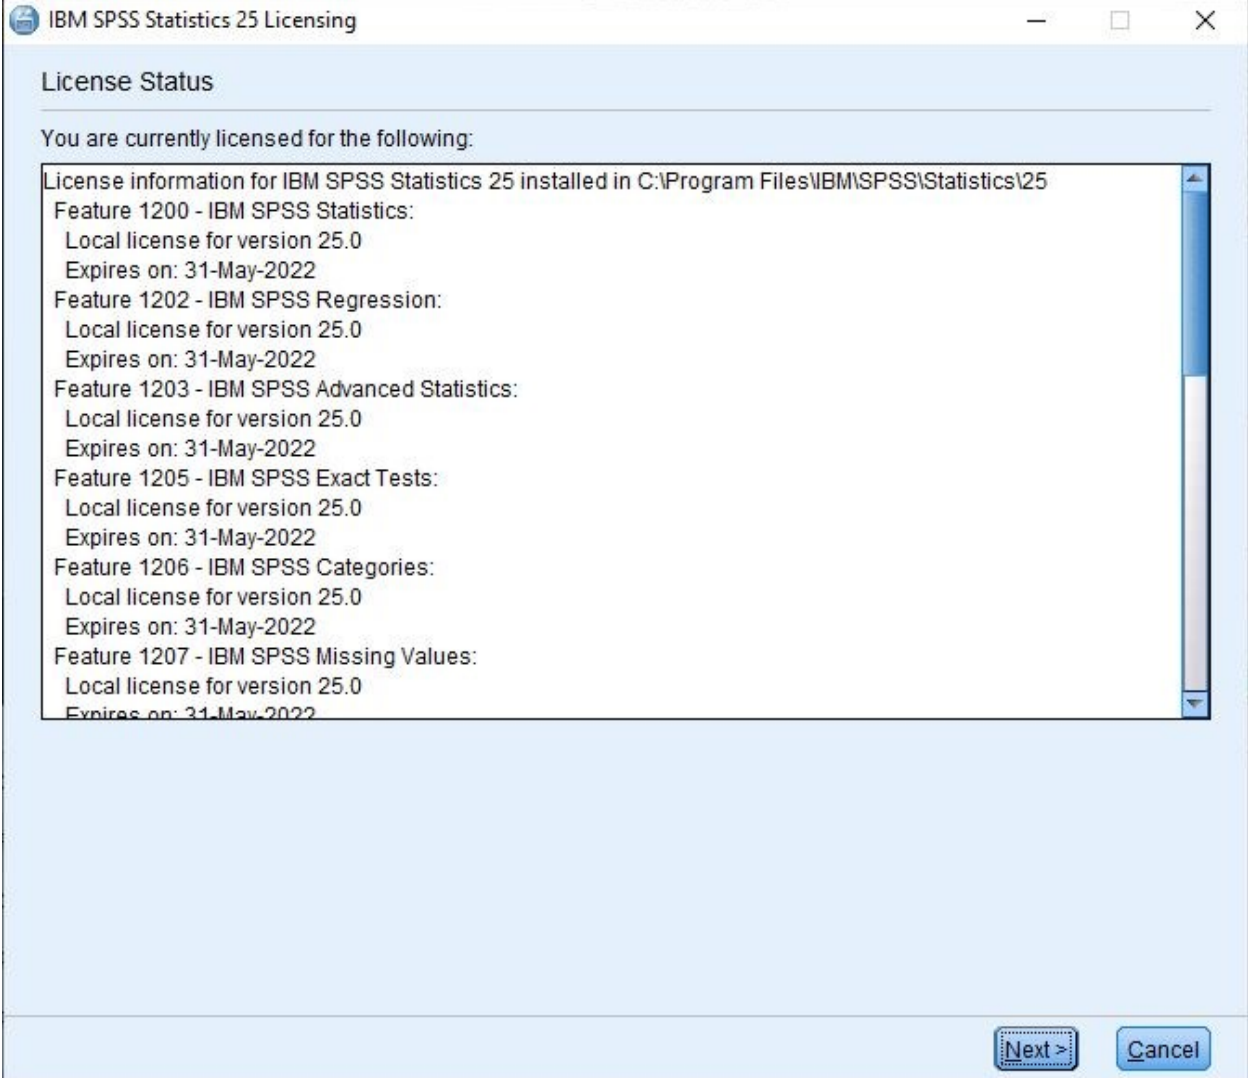

Search the web

- licens - See web results

Documents

- License (English)

licens

IBM SPSS Statistics 25 License Authorization Wizard

App

- Open
- Run as administrator
- Open file location
- Pin to Start
- Pin to taskbar
- Uninstall